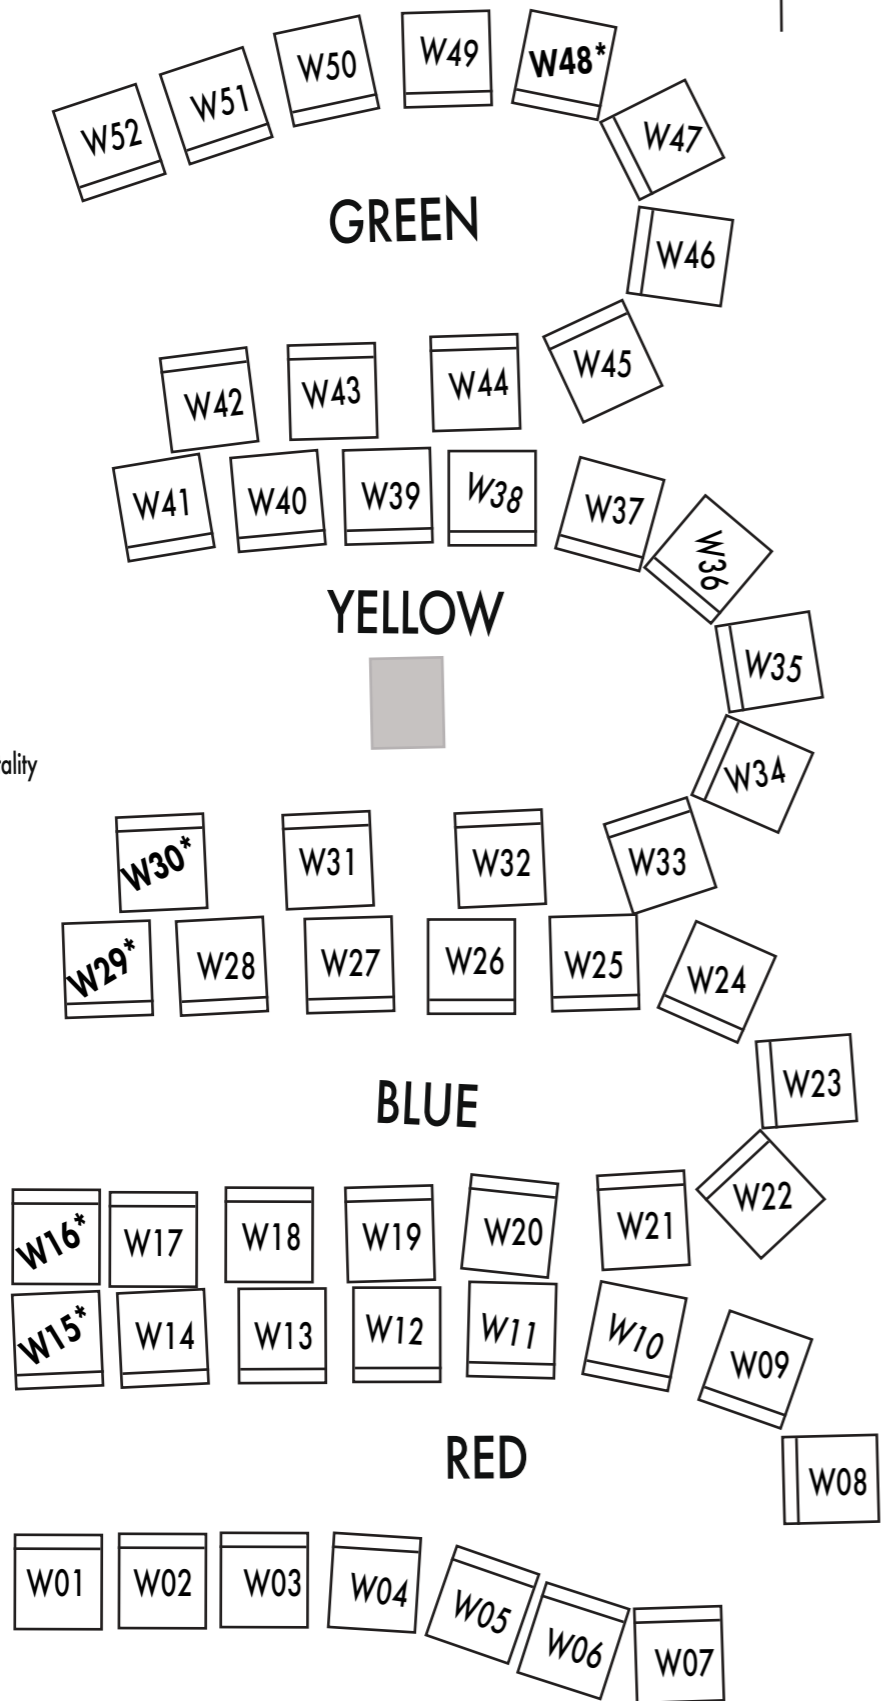

WEST SIDE

FINE ART & CRAFT SHOW BOOTH LAYOUT MAPS

EAST SIDE

Curb Line

LOADING AND UNLOADING AREA

Curb Line

LOADING AND UNLOADING AREA ONLY.

WALKING PATH

Tennis Court Fence

WALKING PATH

SIDEWALK

SIDEWALK

SIDEWALK

CURBLINE

LOADING AND UNLOADING AREA